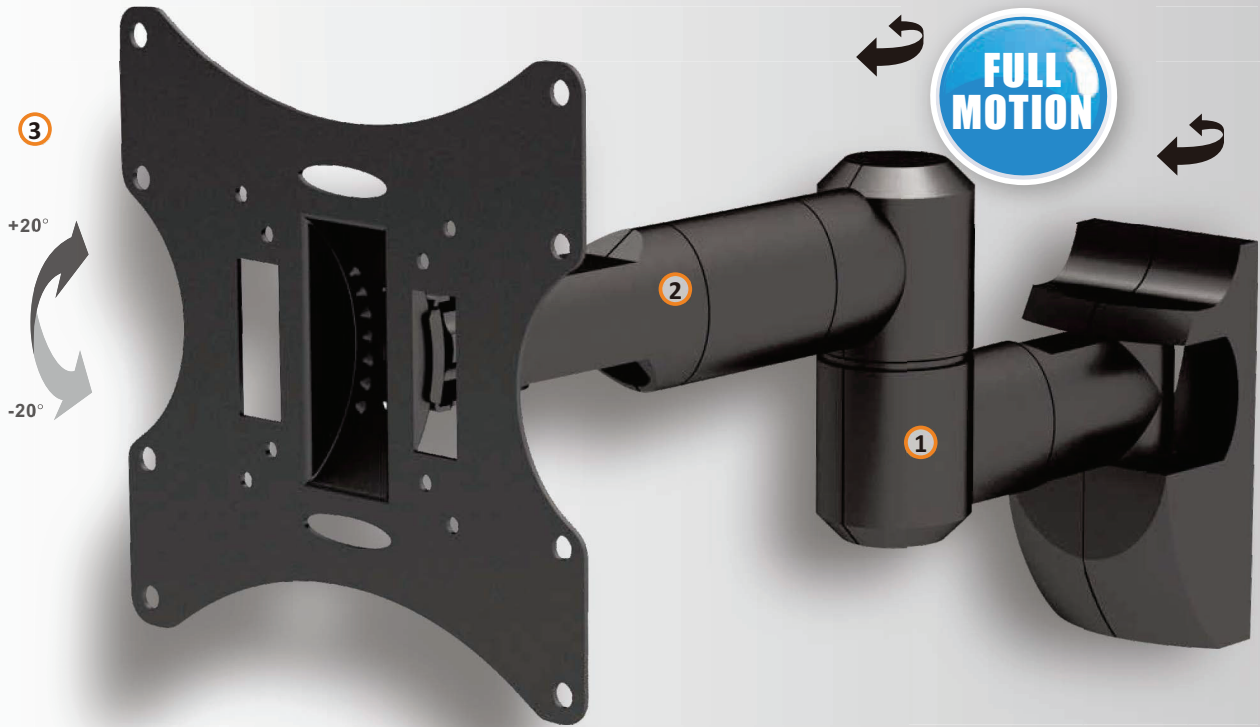

Standard Series

CLASSIC LED, 3D LED, LCD TV WALL MOUNTS

● **UCH0043A**

○ **UCH0043S**

- ① Decorative plastic covers with steel arm inside present elegant look from all angles
- ② Integrated cable management keeps cables organized and protected
- ③ Flexible VESA plate enables tilting 20° up and down

most
23"-42"

Dimensions: 38.5x38.5x26.5cm
G.W/N.W: 12/11KG

75x75, 100x100, 200x100, 200x200