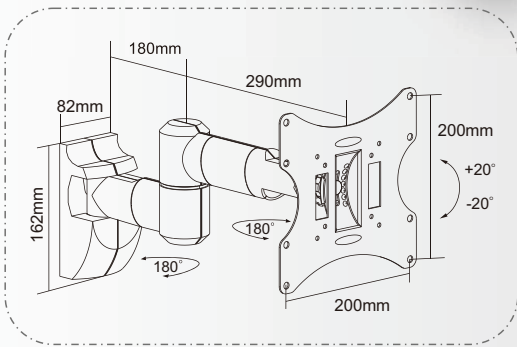

Standard Series

CLASSIC LED, 3D LED, LCD TV WALL MOUNTS

● **UCH0043A**

○ **UCH0043S**

- ① Decorative plastic covers with steel arm inside present elegant look from all angles
- ② Integrated cable management keeps cables organized and protected
- ③ Flexible VESA plate enables tilting 20° up and down

most
23"-42"

Dimensions: 38.5x38.5x26.5cm
G.W/N.W: 12/11KG

75x75, 100x100, 200x100, 200x200